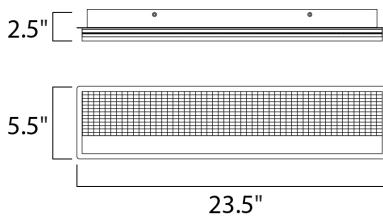

**MEASUREMENTS**

DIMENSION : 23.5" L x 2.5" W x 5.5" H x 2.5" Ext  
 BACK PLATE : 22" W x 4.75" H x 2.75" HCO  
 HANGING WEIGHT : 10.12 lb

**LAMPING**

INPUT VOLTAGE : 120V  
 LUMENS : 1,792 Rated (1,400 Del.)  
 BULB : 2 x 25W LED PCB Integrated , 25W Total  
 BULB INCLUDED : (Integrated)  
 DIMMABLE : Triac CL or ELV  
 CRI : 90+ CRI  
 COLOR\_TEMP : 3000K  
 LIGHTING\_DIRECTION : Up/Down